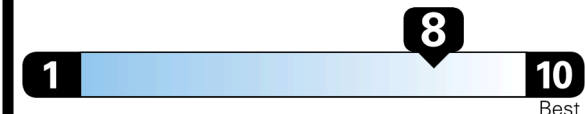

VIN: KMHL54JJ2SA123143

Affix FULL Label to driver side Left-Rear.

VIN: KMHL54JJ2SA123143

2025 SONATA LIMITED HYBRID

SOLD TO: IL069   **SHIPPED TO: IL069**

PATRICK HYUNDAI
1020 E. GOLF ROAD
SCHAUMBURG IL 60173

VIN: KMHL54JJ2SA123143
MODEL: 294G2FBS

PORT OF ENTRY: TC
EXTERIOR COLOR: AERO SILVER
INTERIOR/SEAT COLOR: BLACK/BLACK
TRANSPORT: TRUCK

ACCESSORY WEIGHT: 26 lbs./ 12 kgs.

EMISSIONS: This vehicle meets California Emissions regulations and is Certified as a Super Ultra Low Emission Vehicle (SULEV)

GOVERNMENT 5-STAR SAFETY RATINGS

Overall Vehicle Score ★ ★ ★ ★ ★

Based on the combined rating of frontal, side and rollover. Should ONLY be compared to other vehicles of similar size and weight.

Frontal Driver ★ ★ ★ ★ ★

Crash Passenger ★ ★ ★ ★ ★

Based on the risk of injury in a frontal impact. Should ONLY be compared to other vehicles of similar size and weight.

Side Front seat ★ ★ ★ ★ ★

Crash Rear seat ★ ★ ★ ★ ★

Based on the risk of injury in a side impact.

Rollover ★ ★ ★ ★ ★

Based on the risk of rollover in a single-vehicle crash.

Star ratings range from 1 to 5 stars (★★★★★) with 5 being the highest.

Source: National Highway Traffic Safety Administration (NHTSA).

www.safercar.gov or 1-888-327-4236

STANDARD FEATURES:

AMERICA'S BEST WARRANTY

- 5-year/60,000-mile New Vehicle Warranty*
- 10-year/100,000-mile Powertrain Warranty*
- 10-year/100,000-mile Hybrid System Components Warranty*
- 3-year/36,000-mile Complimentary Maintenance*
- 7-year/Unlimited-mile Anti-perforation Warranty*
- 5-year/Unlimited-mile Roadside Assistance
- *Limited warranties, see dealer for details

ADVANCED SAFETY TECHNOLOGY